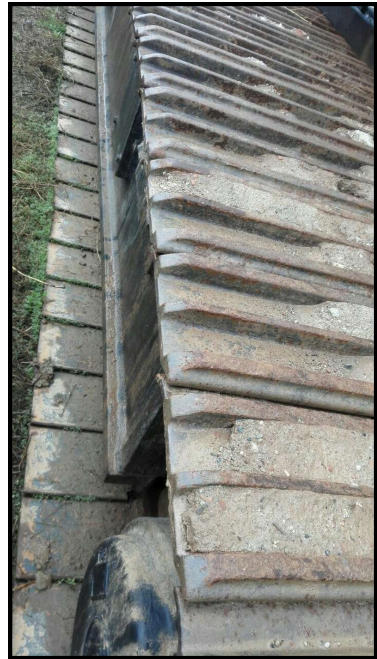

### **Kelly Bar Piling Rig in Top Condition**

**Kelly Bar 14.5 x 4, 55m, Drilling Depth with 200mm Square Drive.**

**Cummins QSB 8.3 Engine, 227kW.**

**180kN.m Drilling Torque, 2000mm max. Drilling Diameter.**