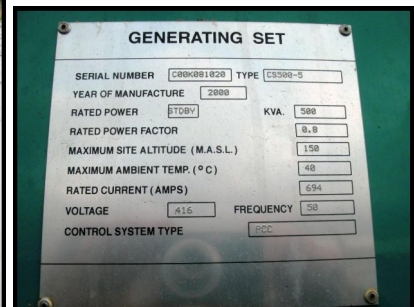

Email:- admin@propakmachines.eu

www.propakmachines.eu

Cummins 500kVA Open Genset

Ref:- M0172

Cummins 500kVA Open Genset

Year: 2000

Hours: 100 Test Hours only

Engine Make: Cummins KT19 Cylinders: 6, Turbocharged,
Water-Cooled. Fuel type: Diesel.

Alternator: 500 kVA, 415V, 3-Phase, 694 Amps, 50Hz, 1500 RPM

Condition: As New

Hours: 100

Price:- P.O.A.

[Email](#) or [Contact Us](#) for further details.